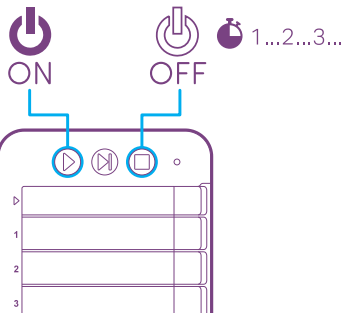

Push to Wake

Touch to Code

Shake to Erase

Program