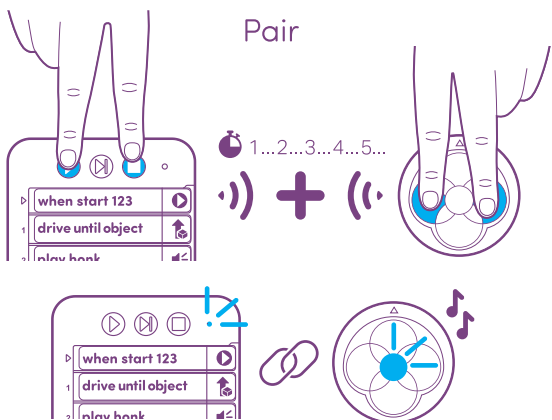

Push to Wake

Touch to Code

Shake to Erase

Program