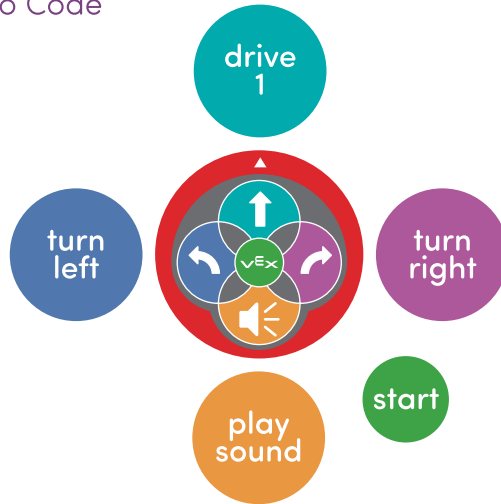

Push to Wake

Touch to Code

Shake to Erase

Program